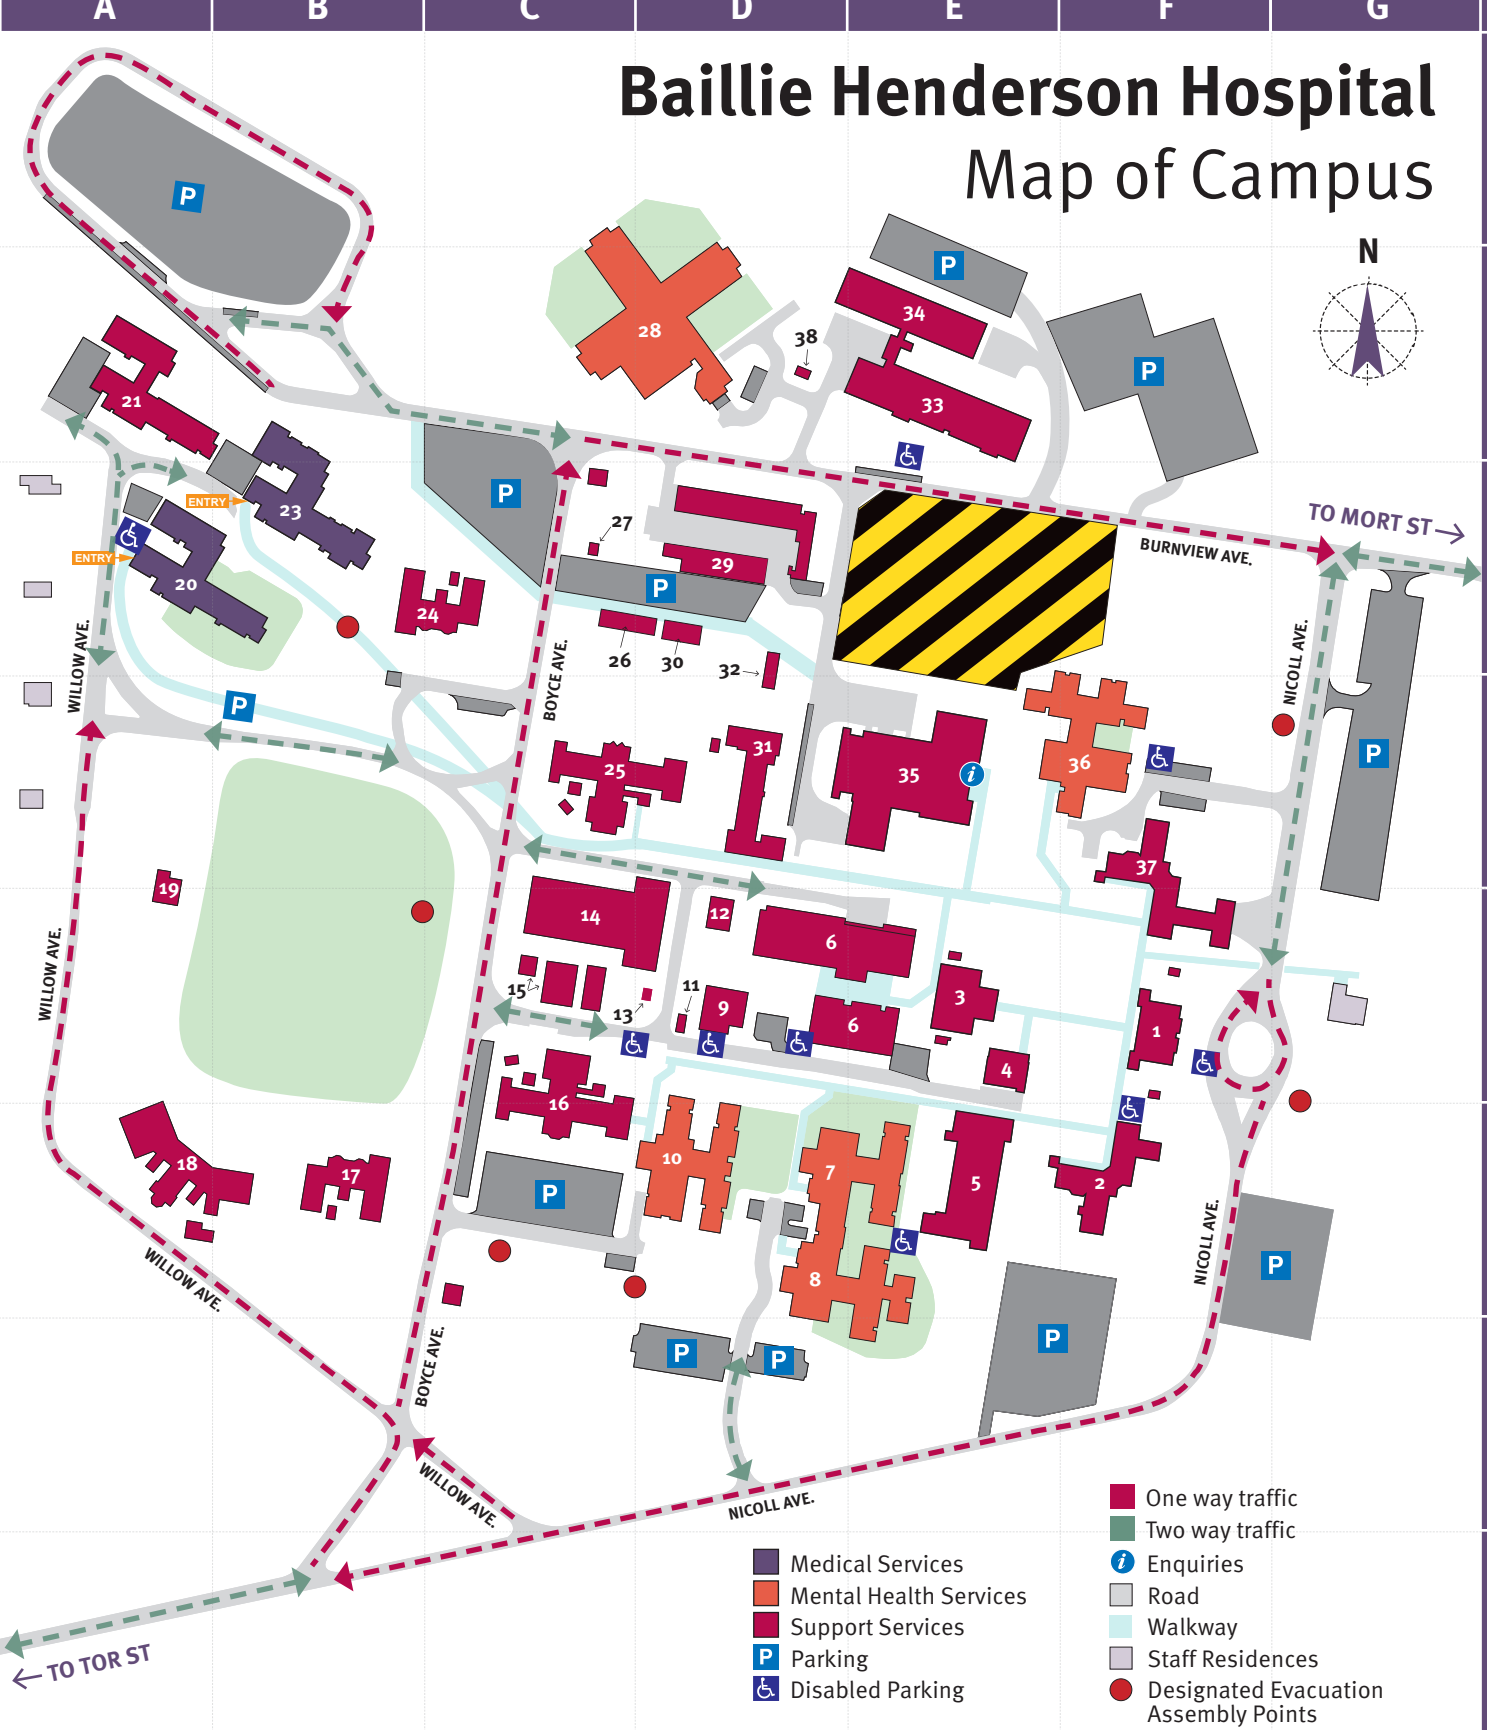

Baillie Henderson Hospital Map of Campus

- █ One way traffic
- █ Two way traffic
- i Enquiries
- Road
- █ Walkway
- Staff Residences
- Designated Evacuation Assembly Points
- P Parking
- ♿ Disabled Parking

- Medical Services
- Mental Health Services
- Support Services
- P Parking
- ♿ Disabled Parking

Building Name	Number	Building Name	Number	Building Name	Number	Building Name	Number
Administration <i>(Not open to public)</i>	1	Conolly Unit	10	Toowoomba Hospital Rehabilitation (Rehab) -	23	Simulation training rooms 1 & 2	30
Jofre	2	Laundry	14	Southern Queensland Rural Health	24	Museum	31
McDonald Hall	3	Gardeners	15	Old Maudsley Art Centre	25	BEMS Storage	32
Wellbean Co Cafe	4	Browne - Kobi Place	16	Chapel	26	Penrose	33
Rush	5	James	17	Ridley Unit	28	Maudsley	34
Health & Wellness Centre, Stores, Pharmacy	6	Tredgold	18	Building, Engineering and Maintenance	29	Garry Davies Services Centre	35
Walwa Unit	7	Sports Club	19			Jacaranda Unit	36
Giabal Unit	8	Toowoomba Hospital Medical Unit 5 (MU5) -	20			Whishaw	37
		Digby	21				